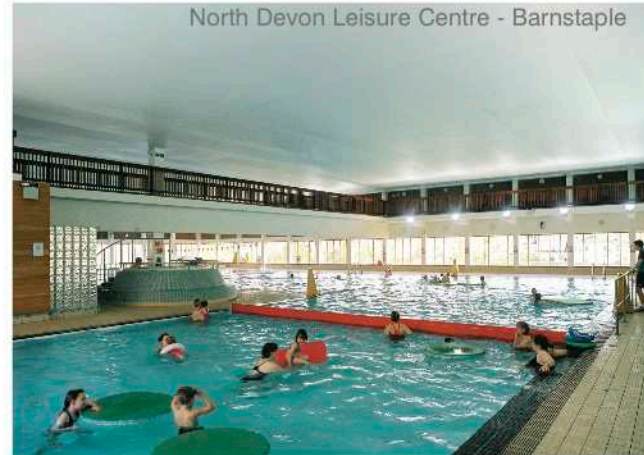

Sky Ceiling, Private Pool - Kent

Aesthetically Beautiful

A vast number of colours are available in Matt, Satin and Gloss finishes. Due to the membranes strength and flexibility ceilings can be shaped into curves, waves, arches, domes and vaults. Any lighting, vents or ducts are easily incorporated into the system. Pristine also supply and install fibre optics for stunning lighting effects.

Installation

Our own professionally trained ceiling fitters carry out the installation. The procedure is very quick and clean, with no dust or mess. Priming, painting or drying time is not required.

MAINTENANCE FREE SYSTEM

A maintenance free system is a major cost advantage. Re-painting a swimming pool ceiling can involve emptying the pool, erecting scaffolding or towers, carrying out the refurbishments, dismantling the scaffolding and re-filling the pool. This is time consuming, inconvenient and can cost thousands of pounds. Revenue would be lost whilst the pool is closed. ***With Pristine's Swimming Pool Ceilings these problems never occur, as the system will never need re-decorating.*** Re-treating the system with specialist coatings is not required unlike timber or tiled ceilings.

North Devon Leisure Centre - Barnstaple