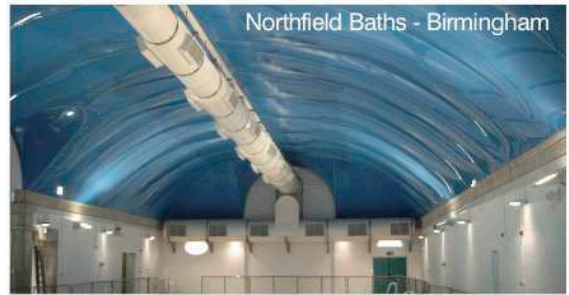

Dollan Aquacentre - Glasgow

JJB Sports - Gloucester

Esporta Health Club - Richmond

Northfield Baths - Birmingham

Health & Raquets Club - Lichfield

BENEFITS OF THE PRISTINE SWIMMING POOL CEILING

- Beautiful results with a variety of colours in Matt, Satin & Gloss finishes.
- Curved ceilings are possible including circles, domes, vaults and waves.
- Maintenance free, as the system will never need painting or re-decorating.
- Economical due to covering properties, speed of installation and low maintenance costs.
- Quick, clean installation with no mess.
- Vapour proof - assessed to BS 3177.
- Unaffected by condensation, moisture, mildew or chlorine.
- Assessed to Class '0' fire rating.
- The system will never crack, flake or peel.
- Washable and easy to clean.
- Hides ugly ceilings, bulkheads, pipework etc.
- 10 year manufacturer's guarantee.