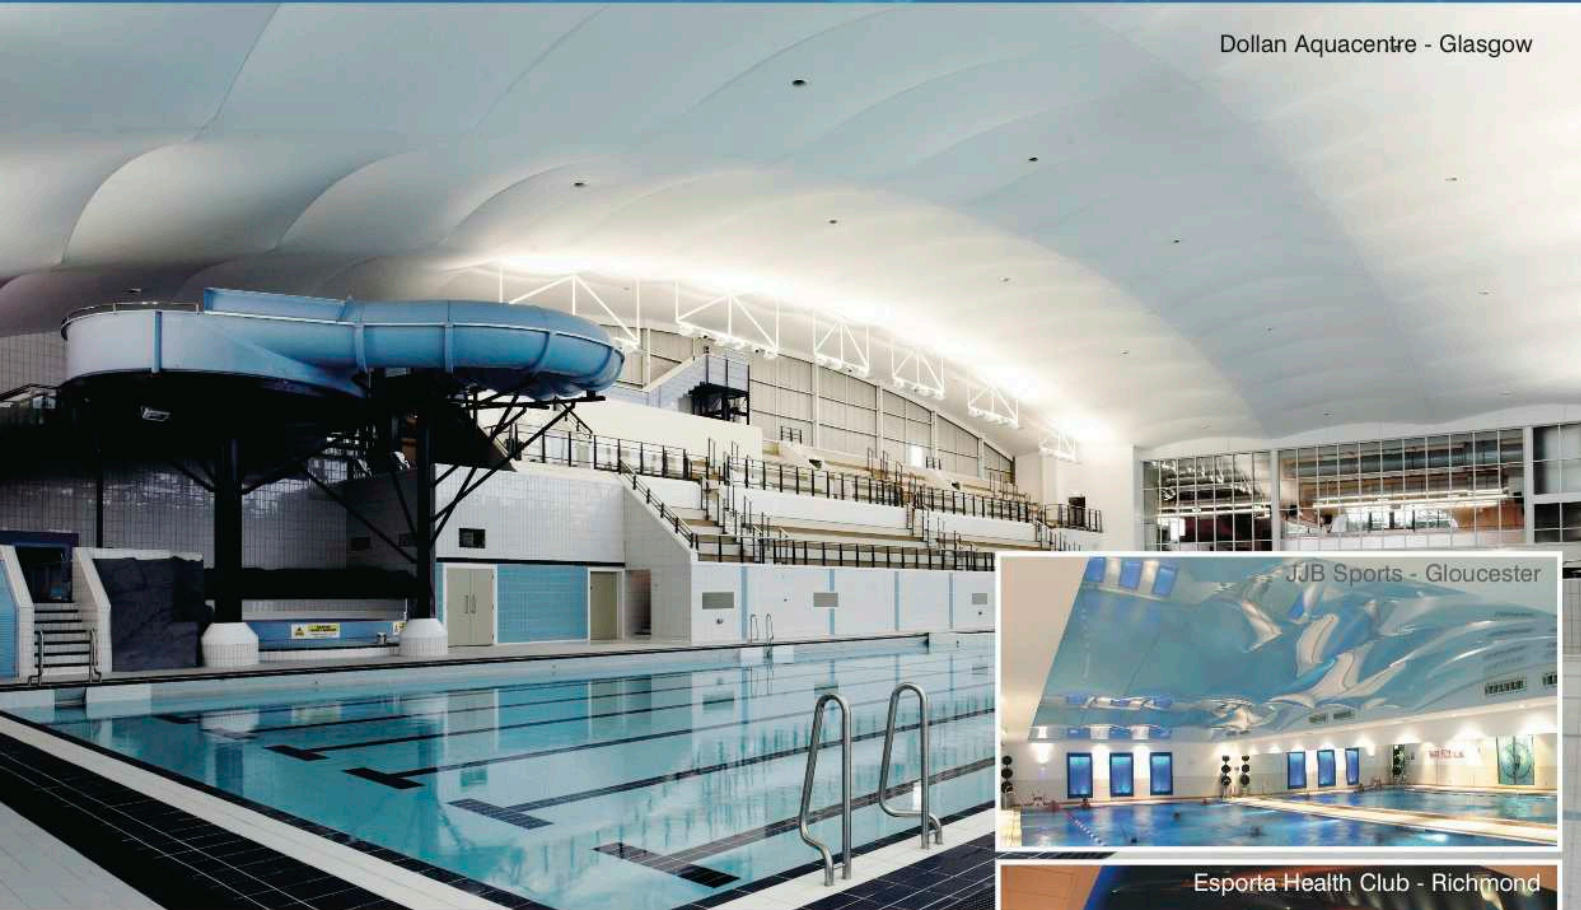

pristine

swimming pool ceiling system

A superior alternative to traditional and suspended ceilings

A beautiful and practical vapour barrier for swimming pools and spas

Pristine Stretch Ceiling systems are ideal for private swimming pools & spas, health & fitness clubs and local authority sports & leisure centres. They are also suitable for changing rooms, steam rooms, foyers and gyms etc.

Dollan Aquacentre - Glasgow

JJB Sports - Gloucester

Esporta Health Club - Richmond

Northfield Baths - Birmingham

Health & Raquets Club - Lichfield

BENEFITS OF THE PRISTINE SWIMMING POOL CEILING

- Beautiful results with a variety of colours in Matt, Satin & Gloss finishes.
- Curved ceilings are possible including circles, domes, vaults and waves.
- Maintenance free, as the system will never need painting or re-decorating.
- Economical due to covering properties, speed of installation and low maintenance costs.
- Quick, clean installation with no mess.
- Vapour proof - assessed to BS 3177.
- Unaffected by condensation, moisture, mildew or chlorine.
- Assessed to Class '0' fire rating.
- The system will never crack, flake or peel.
- Washable and easy to clean.
- Hides ugly ceilings, bulkheads, pipework etc.
- 10 year manufacturer's guarantee.