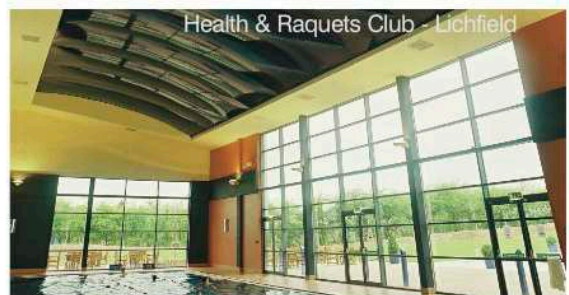

pristine

swimming pool ceiling system

A superior alternative to traditional and suspended ceilings

A beautiful and practical vapour barrier for swimming pools and spas

Pristine Stretch Ceiling systems are ideal for private swimming pools & spas, health & fitness clubs and local authority sports & leisure centres. They are also suitable for changing rooms, steam rooms, foyers and gyms etc.

Dollan Aquacentre - Glasgow

JJB Sports - Gloucester

Esporta Health Club - Richmond

Northfield Baths - Birmingham

Health & Raquets Club - Lichfield

BENEFITS OF THE PRISTINE SWIMMING POOL CEILING

- Beautiful results with a variety of colours in Matt, Satin & Gloss finishes.
- Curved ceilings are possible including circles, domes, vaults and waves.
- Maintenance free, as the system will never need painting or re-decorating.
- Economical due to covering properties, speed of installation and low maintenance costs.
- Quick, clean installation with no mess.
- Vapour proof - assessed to BS 3177.
- Unaffected by condensation, moisture, mildew or chlorine.
- Assessed to Class '0' fire rating.
- The system will never crack, flake or peel.
- Washable and easy to clean.
- Hides ugly ceilings, bulkheads, pipework etc.
- 10 year manufacturer's guarantee.